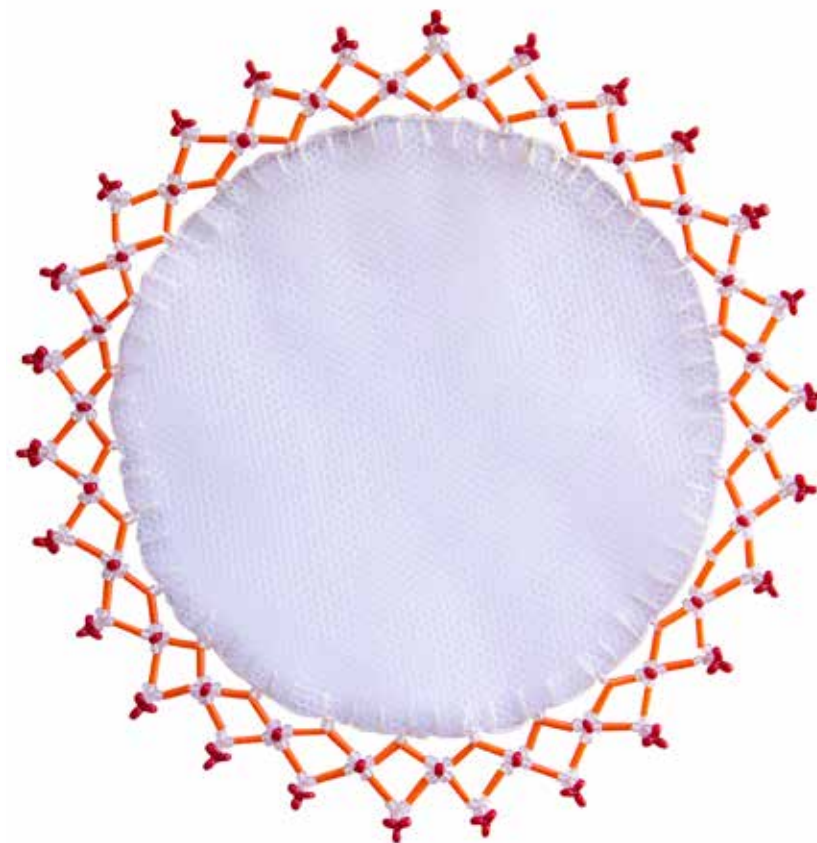

Beaded netting for keeping bugs and debris out of cup,
jugs and food.

Assorted colour and size options available.

A

Apron

Available in all sizes

Multiple colour options available

With straps for tying on the back and front pockets