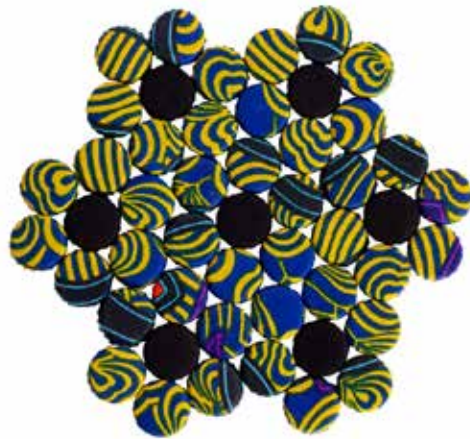

RBCPX
Bottle cap placemats
Multiple colour combination options available
in the same shape/square shape