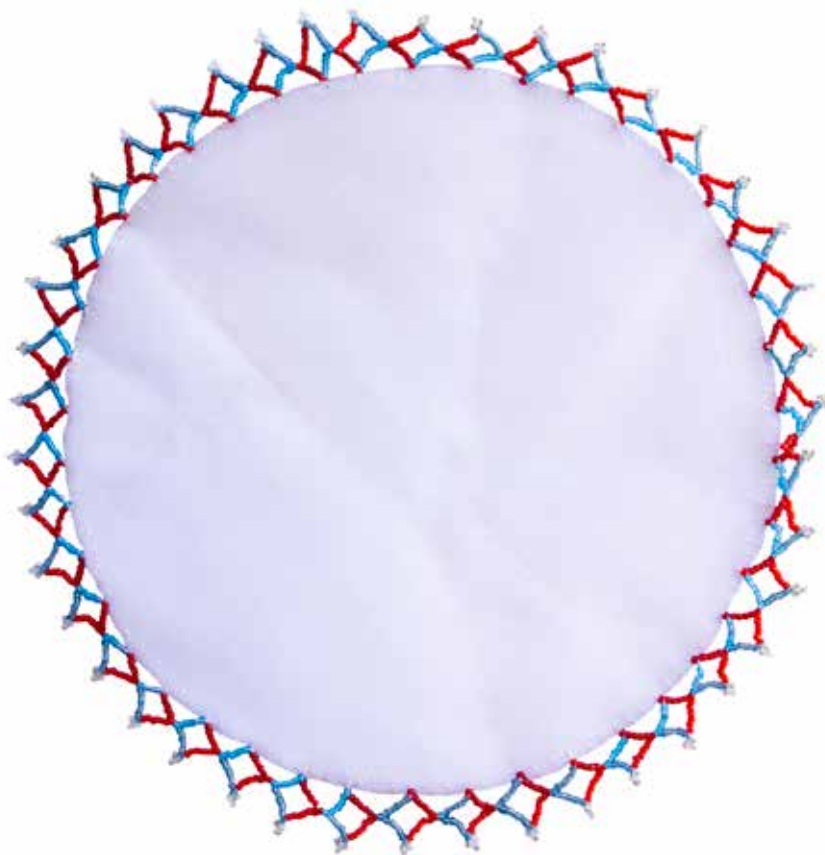

JUG COVERS

BJC

Beaded jug cover. D: 16cm

Beaded netting for keeping bugs and debris out of cup,
jugs and food.

Assorted colour and size options available.